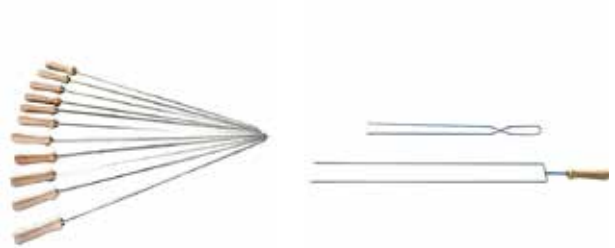

Accessories

A wide range of accessories for your barbeque needs. Accessories include battery, mains motors, skewers, and grills, charcoal chimneys, shovels, tweezers for a wide range of applications including but not limited to cooking sausages, fish and meat.

BBQ Battery Motor

- 1.5V battery motor capacity
- Insensitive to heat
- Robust construction
- Can run on 1 x "D" cell battery
- Runs for long periods - Up to 10hrs

Electric BBQ Motor

- AC/DC motor
- Insensitive to heat
- Robust construction

Electric BBQ Motor With Car Adapter

- Car Lighter adapter motor
- Insensitive to heat
- Robust construction

BBQ Covers

- 70x32 cm (Normal BBQ)
- 50x32 cm (Small BBQ)
- 70x36 cm (Modern BBQ)

Chimney / Shovels / Tweezers

Skewers

Grills